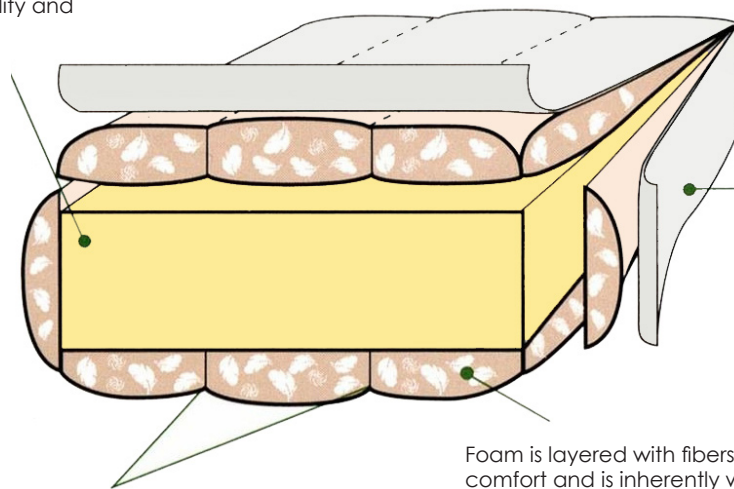

BROWN JORDAN

The superior tailoring and design of a BROWN JORDAN cushion ensures that our furniture achieves the look and feel of casual elegance you expect from quality outdoor furniture.

- All components are designed and developed to meet Brown Jordan's signature seating specifications
- Industry-best, zippered, water resistant cushion wrap repels water
- Indoor / residential foam provides same comfort levels as fine residential upholstered furniture
- Sits with down-like comfort
- Depending on the design style, some cushions feature additional fill for crown / shape
- Breathability allows for long lasting comfort and quick recovery
- No more standing on end to drain

High-grade foam offers flexibility and instant recovery.

Water repellent outer bag further prevents water and moisture from reaching the foam and fiber fill.

Foam is layered with fibers fitted for down-like comfort and is inherently water resistant.

Internal partition-construction prevents fill from shifting.