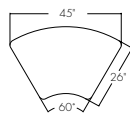

PARKWAY CURVILINEAR

Available in all finishes. Available with Suncloth® cushions.

3470-6410 Left Module, Loose Cushions
82w x 42d x 26h x 19sh x 26ah

3470-6420 Right Module, Loose Cushions
82w x 42d x 26h x 19sh x 26ah

3470-6430 Center Module, Loose Cushions
79w x 41d x 26h x 19sh

3470-6440 90-Degree Ottoman, Loose Cushions
64w x 34d x 19h x 19sh

3470-6450 60-Degree Ottoman, Loose Cushion
45w x 29d x 19h x 19sh

Variation