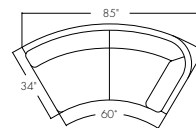

PARKWAY CURVILINEAR

Available in all finishes. Available with Suncloth® cushions.

3470-6410 Left Module, Loose Cushions
82w x 42d x 26h x 19sh x 26ah

3470-6420 Right Module, Loose Cushions
82w x 42d x 26h x 19sh x 26ah

3470-6430 Center Module, Loose Cushions
79w x 41d x 26h x 19sh

3470-6440 90-Degree Ottoman, Loose Cushions
64w x 34d x 19h x 19sh

3470-6450 60-Degree Ottoman, Loose Cushion
45w x 29d x 19h x 19sh

Variation

Variation, semicircle

Shown right in Onyx finish with Seashell cushions; pillows in Messina with Night Sky piping. Note: Drawn in dimensions are to frame.