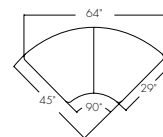

PARKWAY CURVILINEAR

Available in all finishes. Available with Suncloth® cushions.

3470-6410 Left Module, Loose Cushions
82w x 42d x 26h x 19sh x 26ah

3470-6420 Right Module, Loose Cushions
82w x 42d x 26h x 19sh x 26ah

3470-6430 Center Module, Loose Cushions
79w x 41d x 26h x 19sh

3470-6440 90-Degree Ottoman, Loose Cushions
64w x 34d x 19h x 19sh

3470-6450 60-Degree Ottoman, Loose Cushion
45w x 29d x 19h x 19sh

Variation

Variation, semicircle

Shown right in Onyx finish with Seashell cushions; pillows in Messina with Night Sky piping. Note: Drawn in dimensions are to frame.