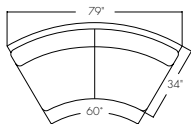

PARKWAY CURVILINEAR

Available in all finishes. Available with Suncloth® cushions.

3470-6410 Left Module, Loose Cushions
82w x 42d x 26h x 19sh x 26ah

3470-6420 Right Module, Loose Cushions
82w x 42d x 26h x 19sh x 26ah

3470-6430 Center Module, Loose Cushions
79w x 41d x 26h x 19sh

3470-6440 90-Degree Ottoman, Loose Cushions
64w x 34d x 19h x 19sh

3470-6450 60-Degree Ottoman, Loose Cushion
45w x 29d x 19h x 19sh

Variation

Variation, semicircle

Shown right in Onyx finish with Seashell cushions; pillows in Messina with Night Sky piping. Note: Drawn in dimensions are to frame.