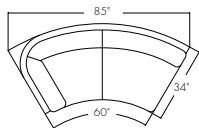

PARKWAY CURVILINEAR

Available in all finishes. Available with Suncloth® cushions.

3470-6410 Left Module, Loose Cushions
82w x 42d x 26h x 19sh x 26ah

3470-6420 Right Module, Loose Cushions
82w x 42d x 26h x 19sh x 26ah

3470-6430 Center Module, Loose Cushions
79w x 41d x 26h x 19sh

3470-6440 90-Degree Ottoman, Loose Cushions
64w x 34d x 19h x 19sh

3470-6450 60-Degree Ottoman, Loose Cushion
45w x 29d x 19h x 19sh

Variation

Variation, semicircle

Shown right in Onyx finish with Seashell cushions; pillows in Messina with Night Sky piping. Note: Drawn in dimensions are to frame.